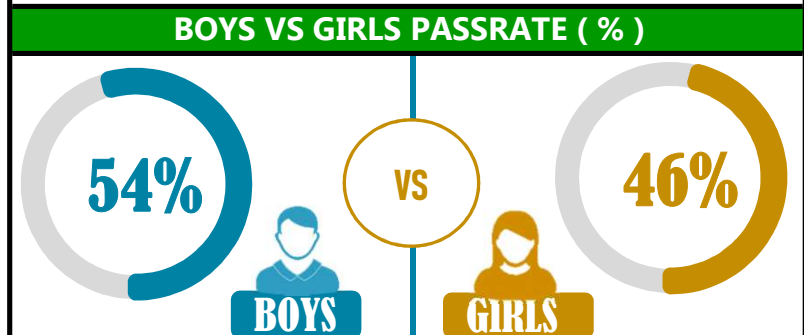

OVERALL GRADE ANALYSIS	NO.	SEATED	%
A	2	33	6%
B	15		45%
C	16		48%
D	4	4	12%
E	0		0%

OVERALL PERFORMANCE ANALYSIS		
REGISTERED	37	100%
SEATED	37	100%
ABSENTEES	0	0%
PASSED	33	89%
FAILED	4	11%