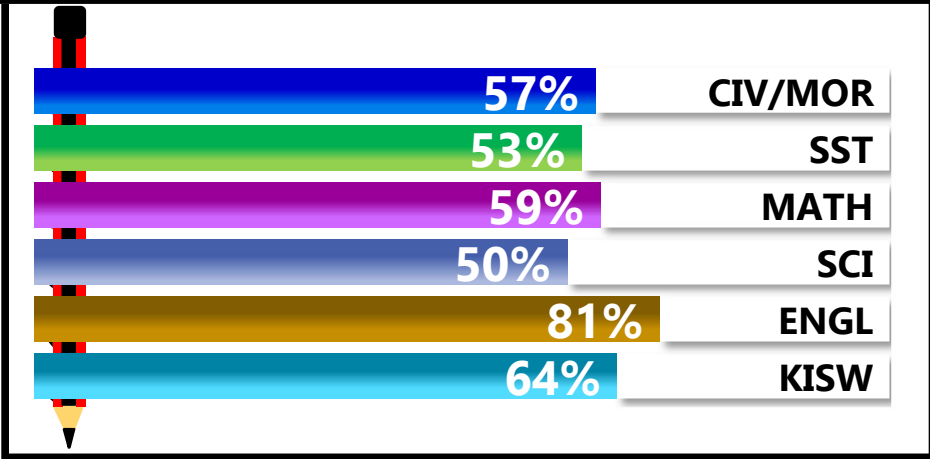

		<h1>J.K NYERERE</h1>			
REGION: DAR ES SALAAM		SCHOOL AVERAGE	182.3	OVERALL GRADE	C
DISTRICT: KINONDONI				CATEGORY	BELOW 40

SUBJECT PERFORMANCE ANALYSIS

SUBJECT NAME	AVG	%	RNK
ENGLISH	40.7	81%	1
KISWAHILI	32.1	64%	2
MATHEMATICS	29.4	59%	3
CIVIC & MORAL	28.6	57%	4
SOCIAL STUDIES	26.7	53%	5
SCIENCE	24.8	50%	6
BOYS/GIRLS PASS RATE	STD	AVG	%
BOYS	20	0.54	54%
GIRLS	17	0.46	46%